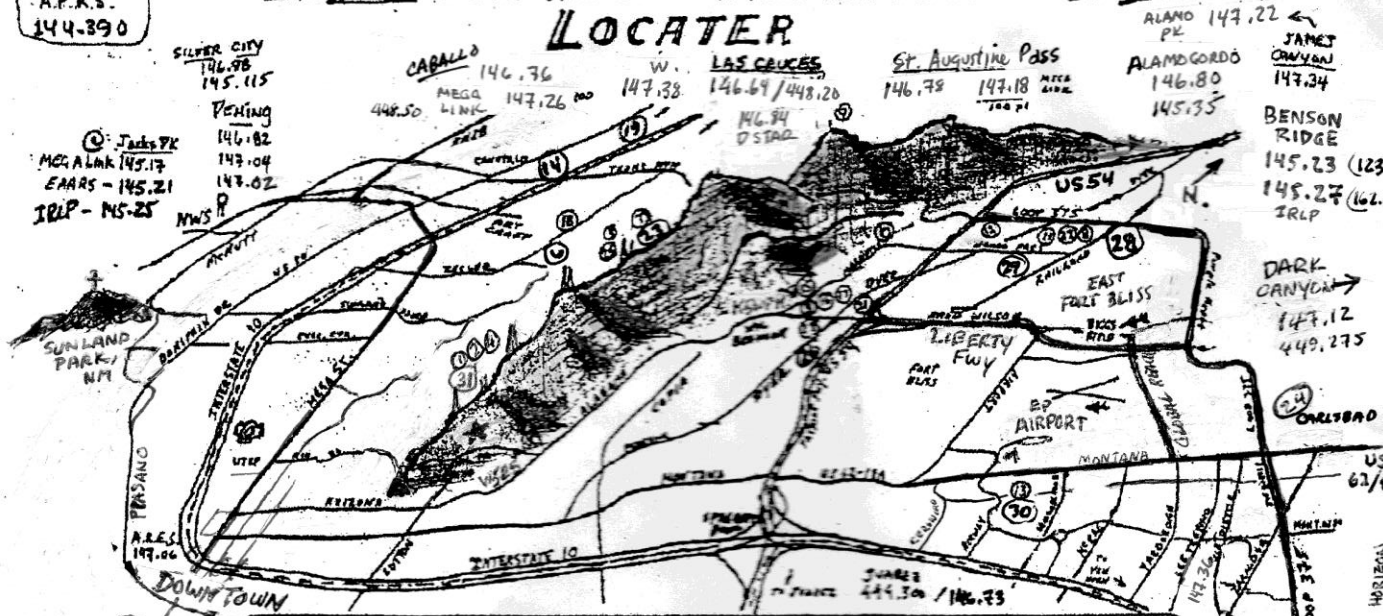

NATIONWIDE
A.P.R.S.
144-390

EL PASO REPEATER LOCATER

CANUTILLO 442.825
SCARLE 197.24 / 443.90
CAPILLA PK 444.035
HACHITA 147.04
CLIMBER CREST
EL PASO DEPARTERS LINK & BROWN RIDGE & LITTLE FLORIDA'S
ALLSTAR LINK NODE: 2781Y

ALAMO PK 147.22
ALAMOGORDO 146.80
145.35
JAMES CRAWFORD 147.34
BENSON RIDGE 145.23 (123)
145.27 (61.2)
IRLP
DARK CANYON 147.12
449.275
US 67/6
MONTANA
VALENTINE
SUN CITY
SUN CITY AMATEUR RADIO CLUB
K5WPH - ORG
AREA REPEATER SITES
Created by WBSLJO 3.5.2013
DTRF IRLP Access
DN-4 DIGIT MODE #
OFF 1 73
WIDE AREA NETWORK
W.I.N. SYSTEM
ALLSTAR LINK.ORG